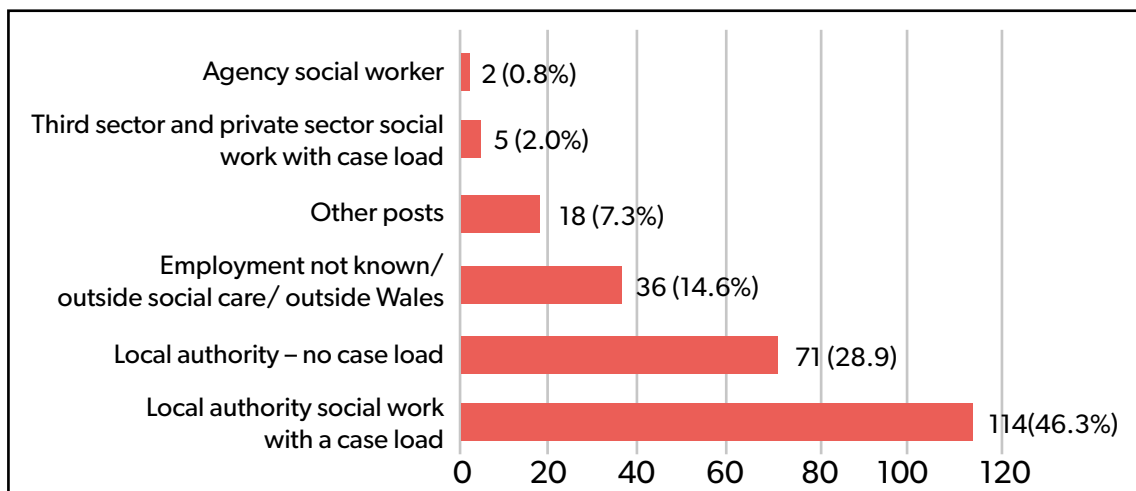

How many students left their course and why?

Reason for leaving	Number	Per cent
Personal	18	52.9%
Academic	10	29.4%
Health	4	11.8%
Conduct/Suitability	2	5.9%
Total	34	100%

Final year students qualifying and joining the Register as social workers in April 2017 to March 2018

We have published a [profile factsheet of all social workers on the Register at April 2018](#). This includes 246 final year students who graduated and joined the Register as social workers in the previous 12 months. Of these, 231 qualified in Wales and 15 qualified outside Wales.

What qualifications were held by newly-qualified social workers joining the Register?

What is the age and gender profile of newly-qualified social workers joining the Register?

What is the employment category of newly-qualified social workers joining the Register? *