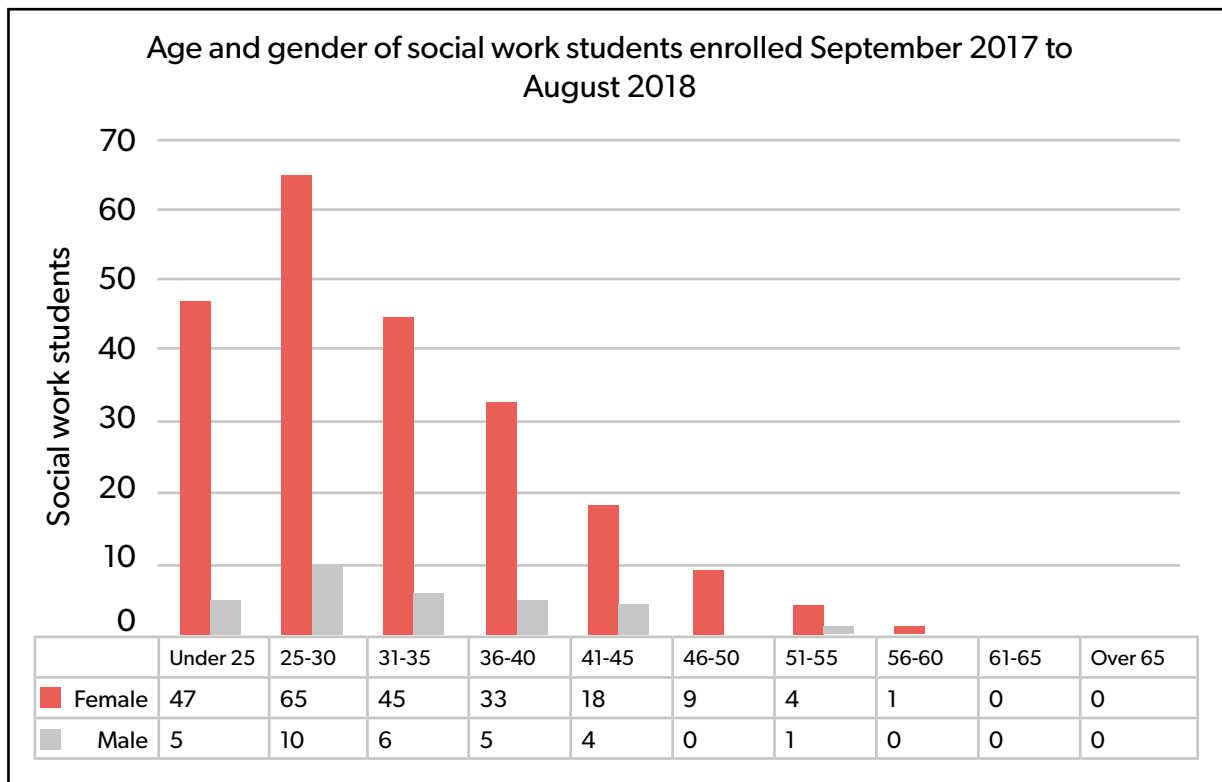

Social work students on the Register 2017 to 2018

Factsheet

- Social work students joining and leaving the Register
- Final year students qualifying and registering as social workers

Students who started the social work degree in Wales and joined the Register between September 2017 and August 2018

What are the key points?

All students who join the social work degree course in Wales must register with us.
253 students joined the Register.

What is the age and gender of students who joined the Register?

88% were female
12% were male

The average age of social work students is 32.

What is the profile of the students who joined the Register?

94% of social work students are white, white British or white Welsh

3% of social work students consider themselves to be disabled

50% of social work students speak some, or fluent, Welsh

96% of social work students are heterosexual