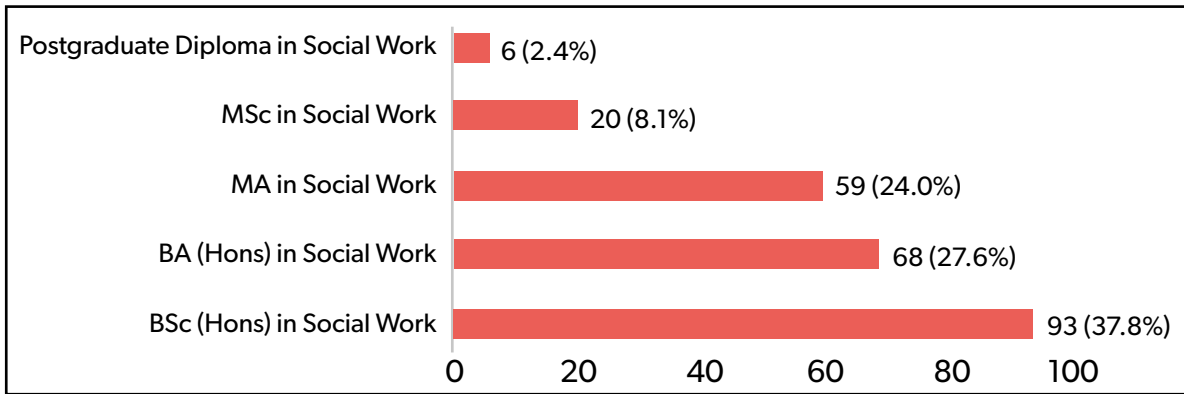

What qualifications were held by newly-qualified social workers joining the Register?