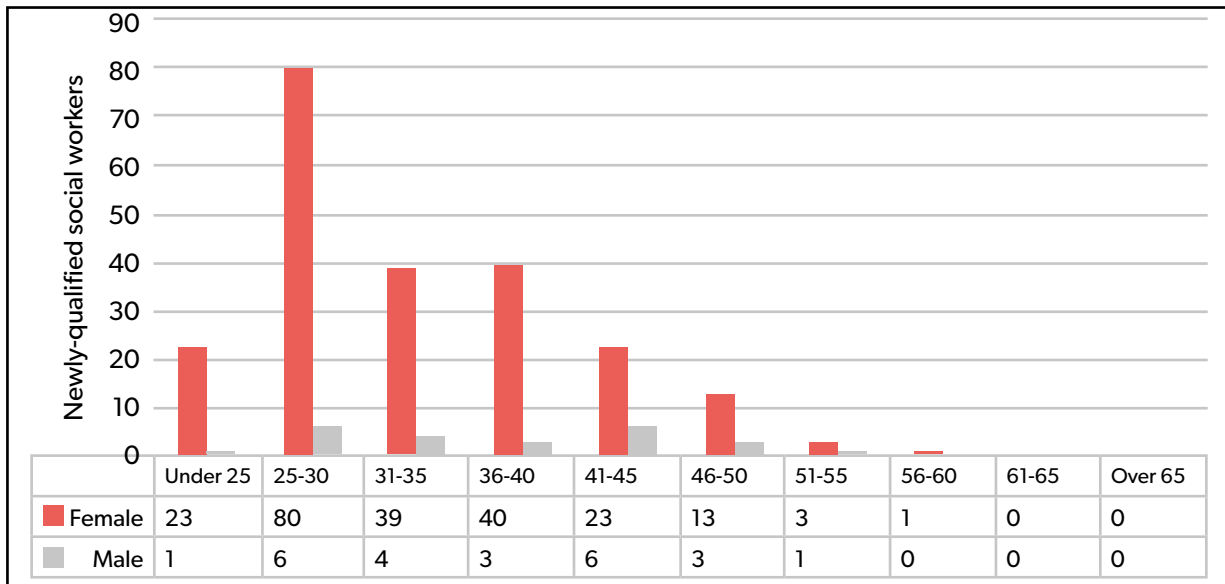

What is the age and gender profile of newly-qualified social workers joining the Register?